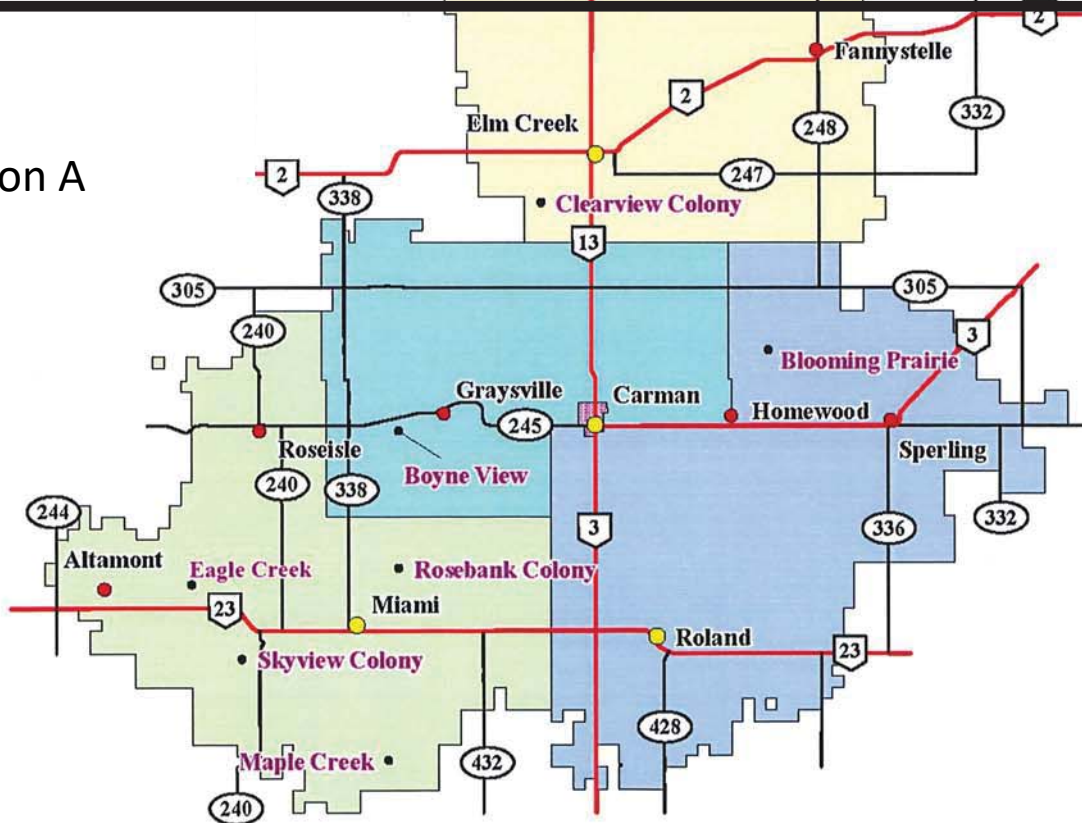

Prairie Rose School Division by Region

Region C

Region B

Region A

Rosedale Colony

Iberville Colony

Maxwell Colony

Barrickman Colony

Lakeside Colony

Bon Homme Colony

Waldheim Colony

James Valley Colony

Starlite Colony

Clearview Colony

Blooming Prairie

Boyne View

Rosebank Colony

Maple Creek

Skyview Colony

Eagle Creek

Roseisle

Graysville

Homewood

Sperling

305

248

2

Elm Creek

332

248

13

26